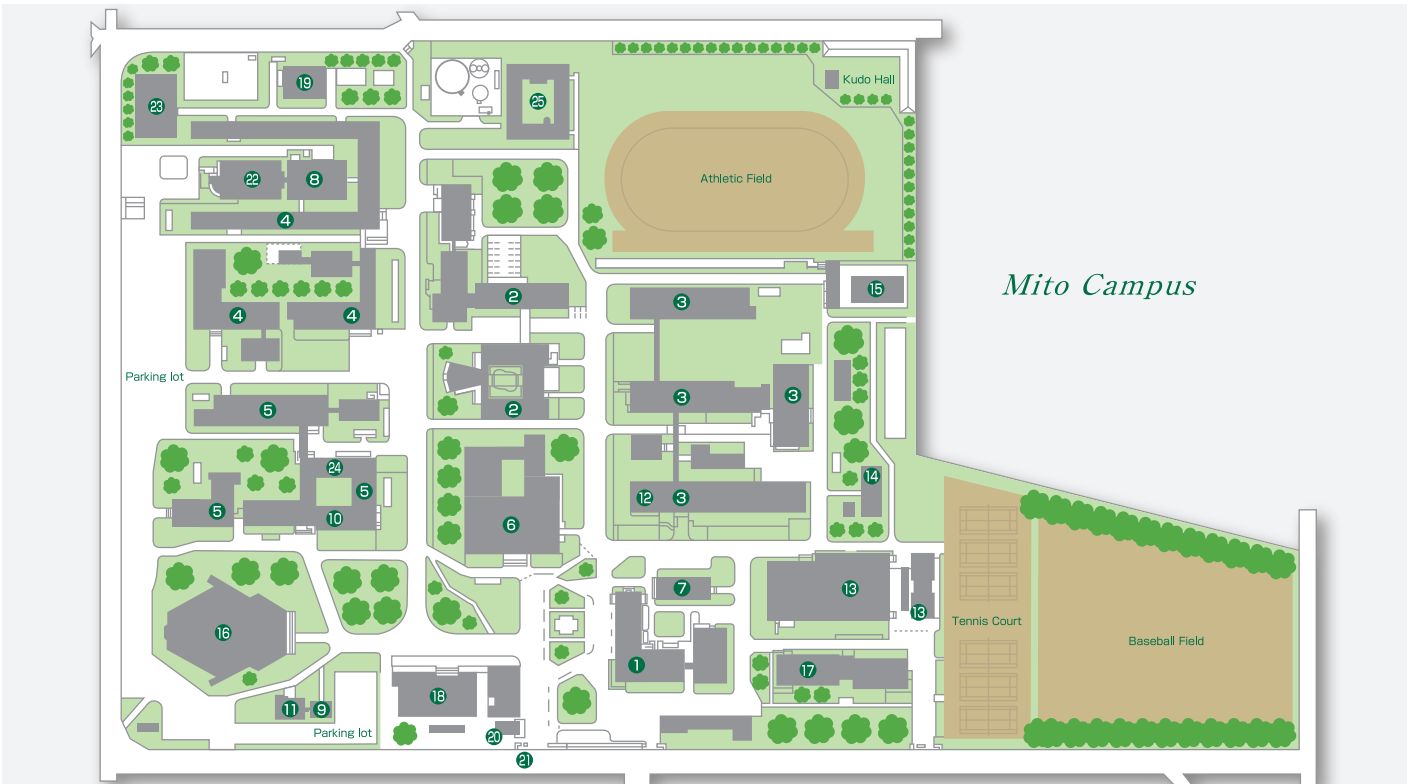

- ① "Ibadai-Mae"
- ② Affiliated Junior High School
- ③ School for the blind
- ④ Junior high school
High school
- ⑤ Gas station
- ⑥ Ibaraki Prefectural Museum of History
- ⑦ Art Tower Mito
- ⑧ Kodokan
- ⑨ Affiliated Elementary School
Affiliated Kindergarten
- ⑩ Kairakuen station
- ⑪ Mito station
- ⑫ Hitachiaoyagi station
- ⑬ Mito station bus terminal

Mito Campus

Take the Ibaraki-Kotsu bus bound for Ibadai (via Sakae-cho) from JR Mito Sta. (North Gate) Bus Terminal 7, and get off at "Ibadai-Mae" (about 30 min.)

2-1-1 Bunkyo, Mito, Ibaraki 310-8512, Japan

① Administration Bureau (Admission Center)

② College of Humanities

③ College of Education

④ College of Science

⑤ Common Education Building

⑥ University Library

⑦ University Health Center

⑧ Center for Information Technology